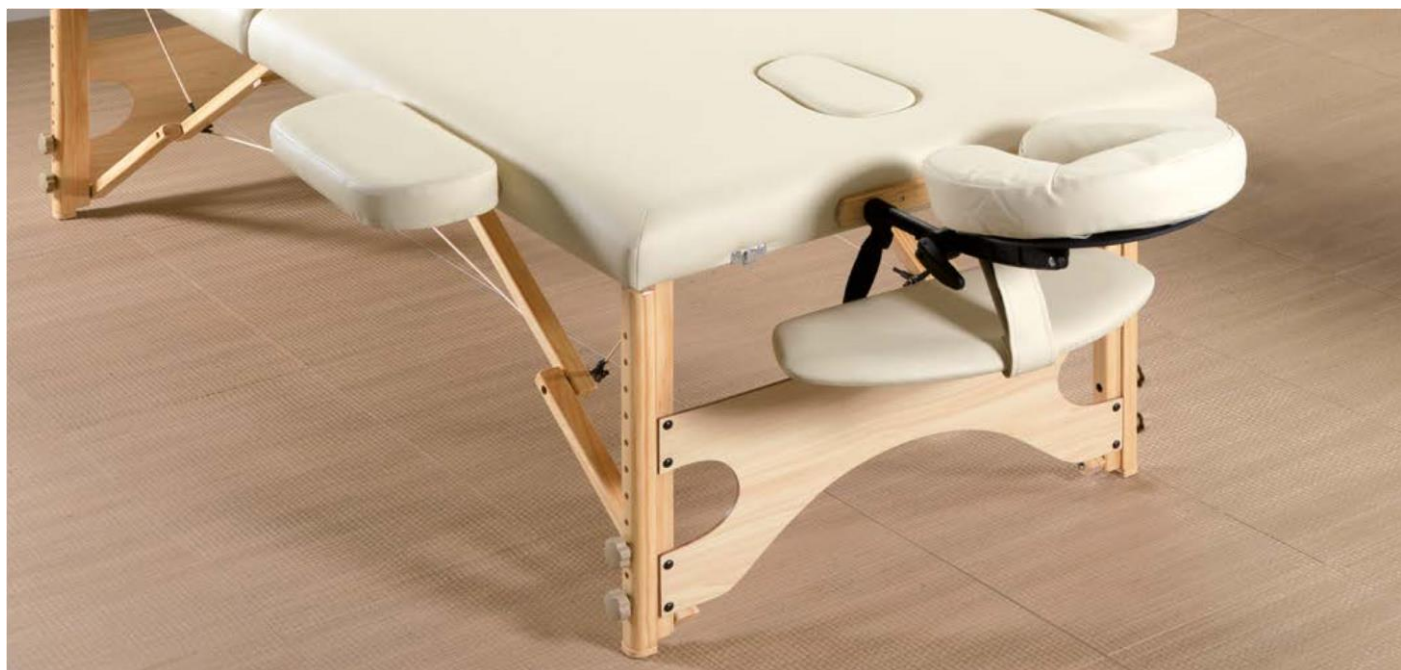

- borsa inclusa / bag included