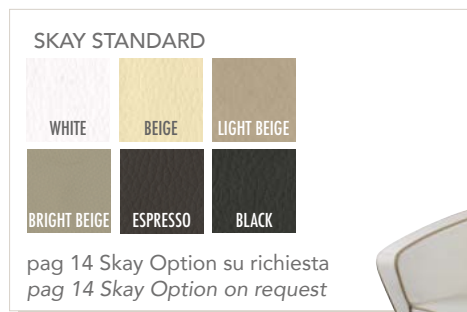

ANITA REC A32A41

→cm 70 ↖cm 67 ↑cm 99/110
Kg 24

FEATURES

- poggiapiedi incluso / repose-pieds inclus